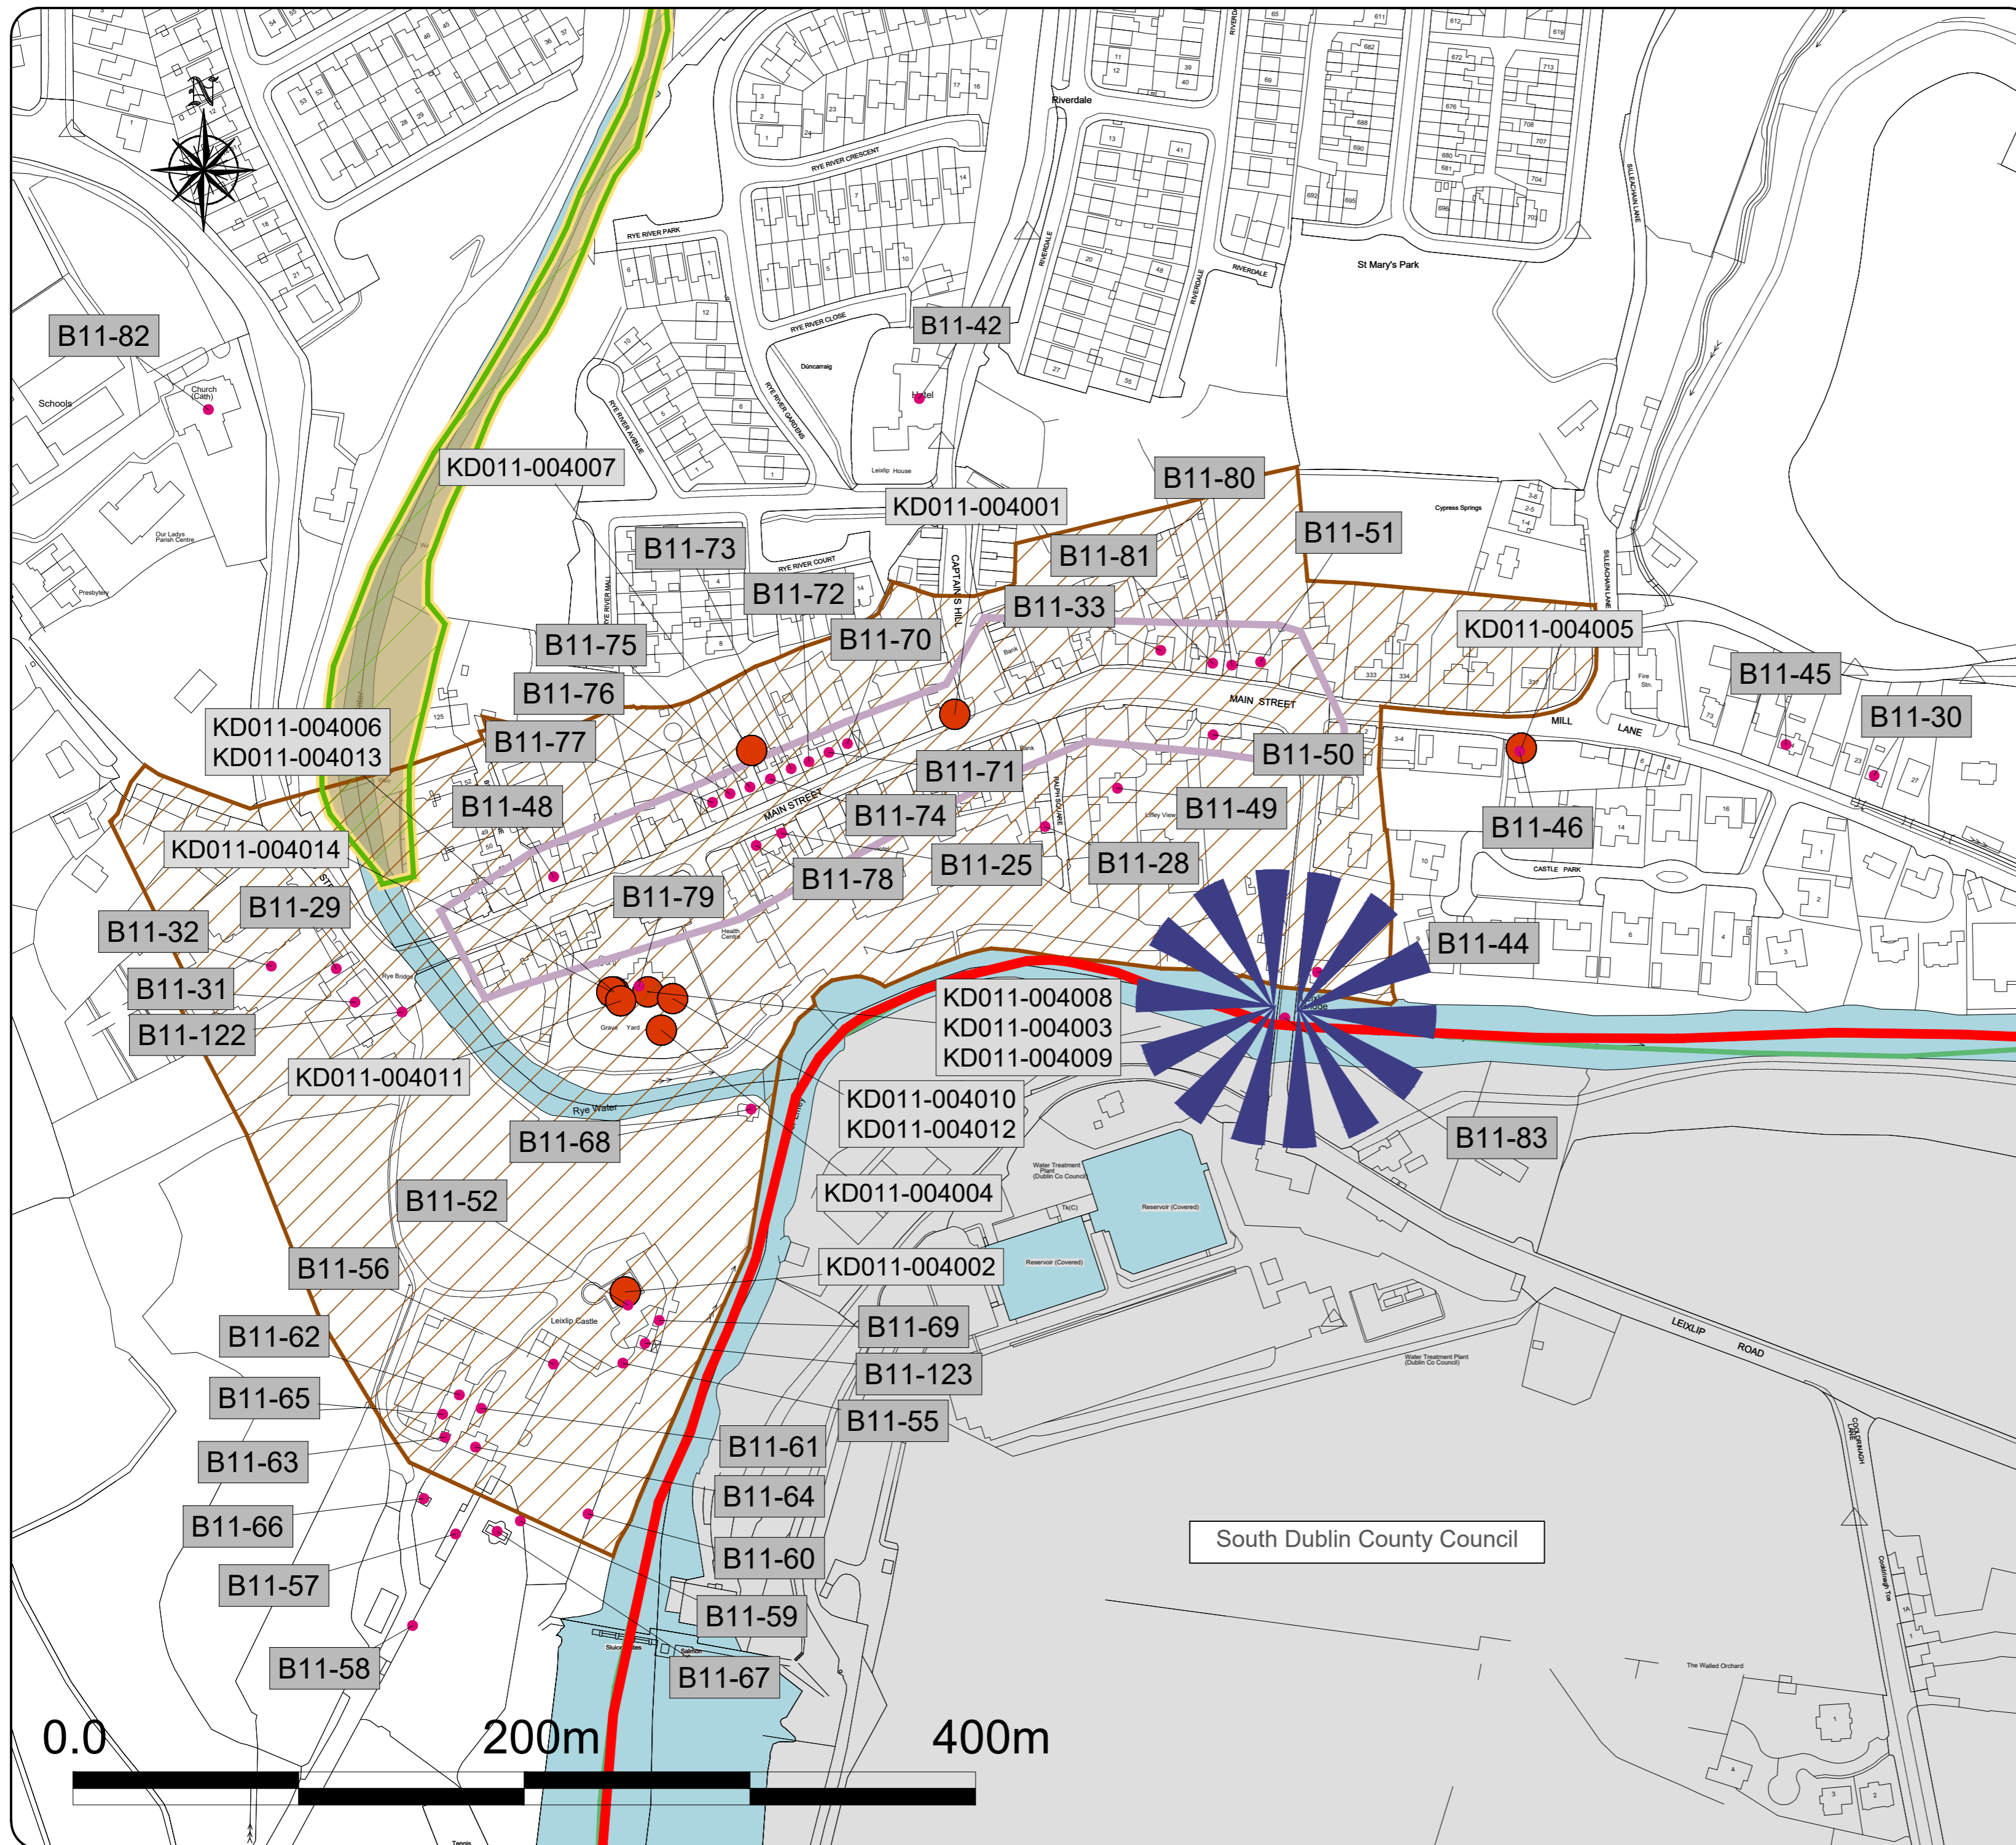

Kildare County Council  
 Planning Department  
 Áras Chill Dara,  
 Devoy Park, Naas,  
 Co Kildare.

Draft Lexlip Local Area Plan  
 2020 - 2026

Legend :

-  Local Area Plan Boundary
-  County Boundary
-  Zone of Archaeological Potential
-  Proposed Natural Heritage Area (PNHA)  
 002103 Royal Canal  
 001398 Rye Water Valley/Carton
-  Special Area Of Conservation (SAC)  
 001398 - Rye Water Valley/Carton
-  Architectural Conservation Area (ACA) Boundary
-  Record of Protected Structures (RPS)
-  Record of Monuments and Places (RMP)
-  Views & Prospects to be Preserved  
 (Related to Canal Corridor)
-  Views & Prospects to be Preserved
-  River/Canal/Lakes

Lexlip Built Heritage and Archaeology  
 Map - Town Centre

Scale: N.T.S.	Map Ref.: 3		
Date: May 2019 Revision Date: 16-05-2019	Drawing No.: 200/18/944		
© Ordnance Survey Ireland. All rights reserved. Licence No.: 2019/26/CCMA (Kildare County Council)	<table border="1"> <tr> <td>Drawn by: MO'L</td> <td>Checked by: LC</td> </tr> </table>	Drawn by: MO'L	Checked by: LC
Drawn by: MO'L	Checked by: LC		

This drawing is to be read in conjunction  
 with the written statement